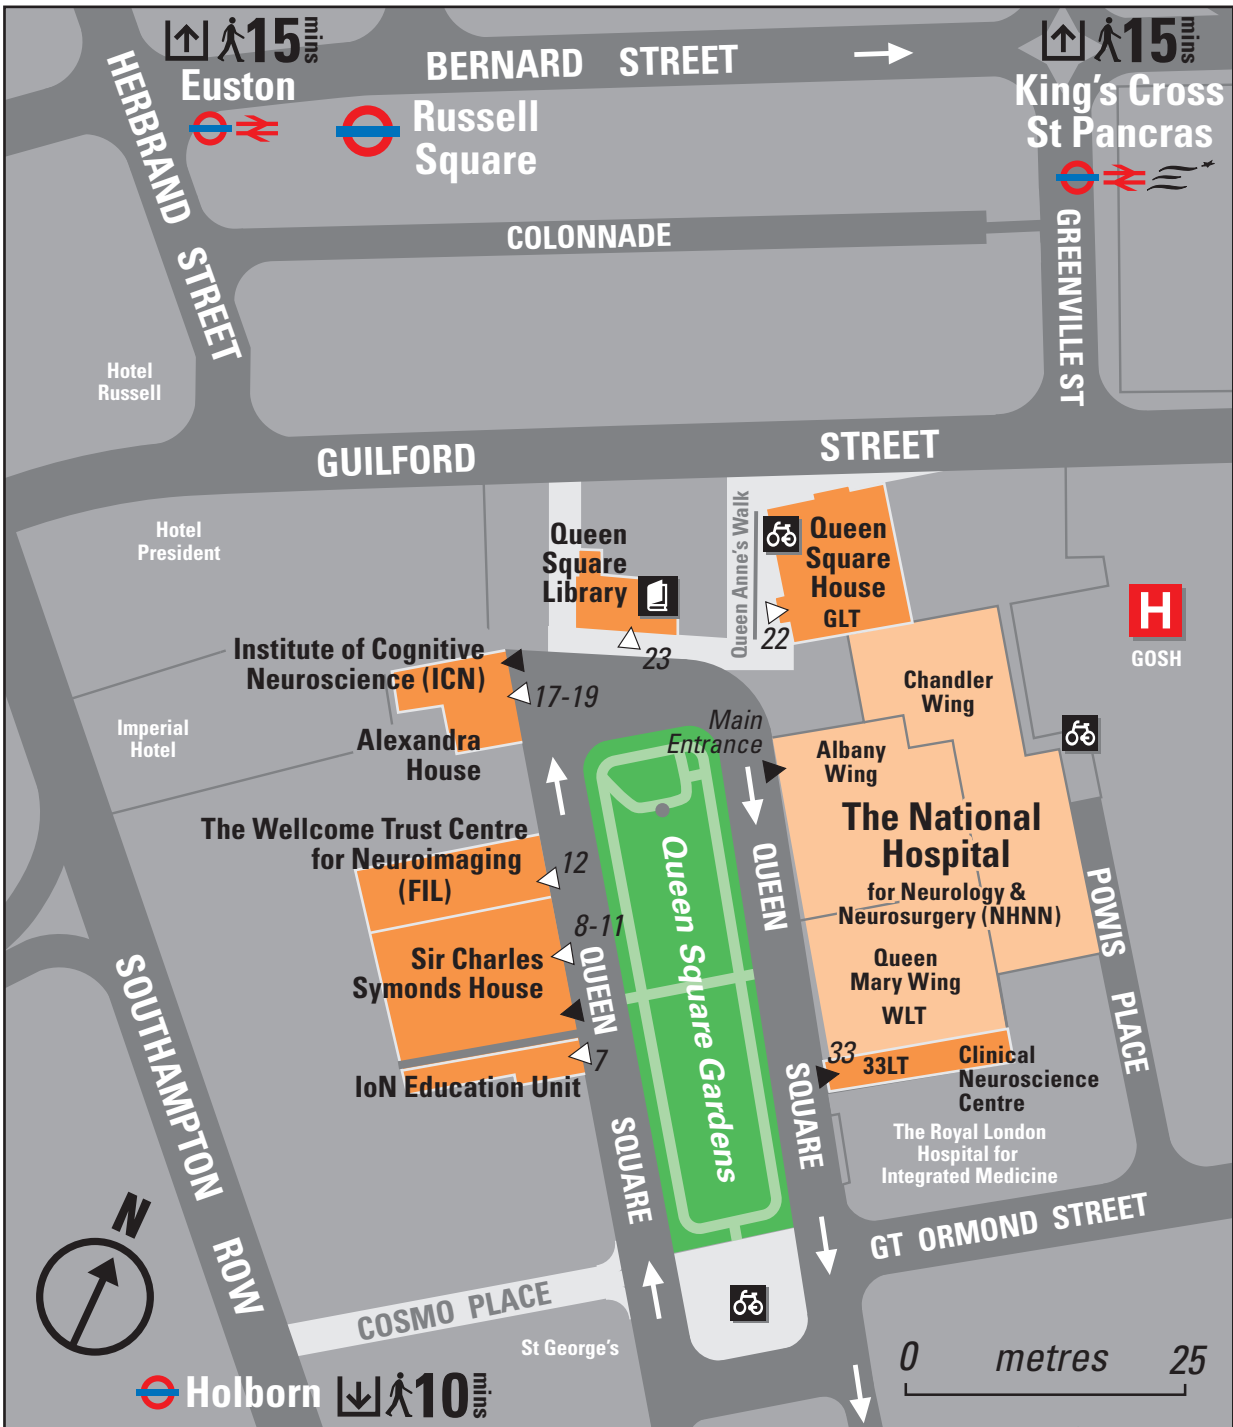

# Institute of Neurology

**Legend:**

- Library
- Cycle parking
- Underground station
- Railway station
- One-way street
- Walking time

**Abbreviations:**

- WLT - Wolfson Lecture Theatre
- GLT - Gilliat Lecture Theatre
- 33LT - Basement Lecture Theatre, 33 Queen Sq.
- FIL - Leopold Muller Functional Imaging Lab.