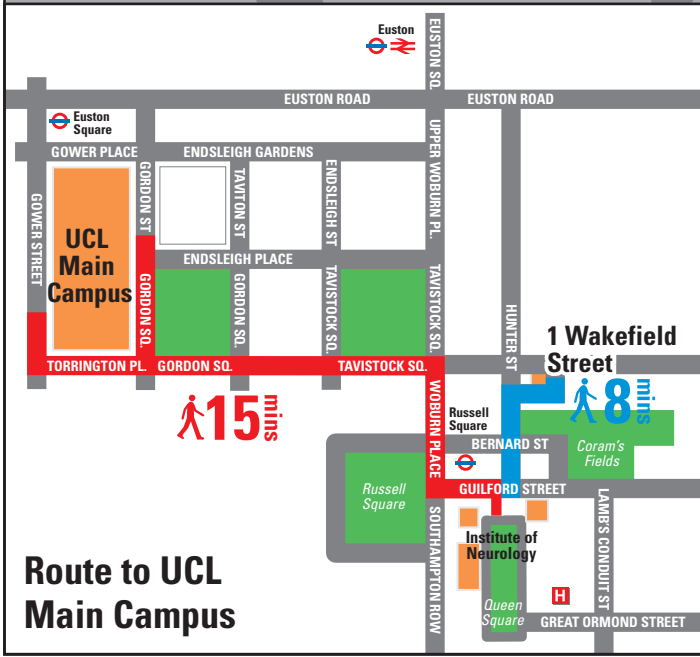

# Institute of Neurology

**Legend:**

- Library
- Cycle parking
- Underground station
- Railway station
- One-way street
- Walking time

**Abbreviations:**

- WLT - Wolfson Lecture Theatre
- GLT - Gilliat Lecture Theatre
- 33LT - Basement Lecture Theatre, 33 Queen Sq.
- FIL - Leopold Muller Functional Imaging Lab.